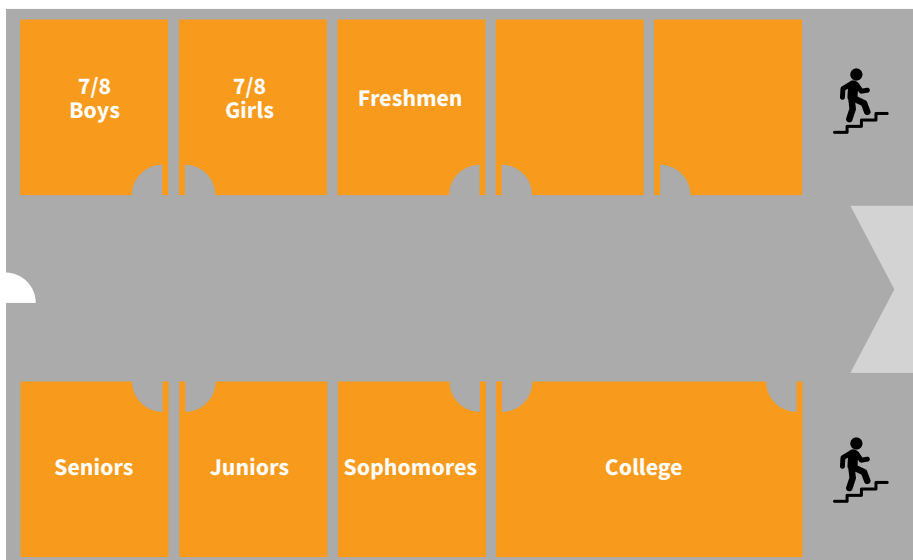

UPSTAIRS: THE LOFT

BUILDING A: STUDENT CENTER

SOUTHSIDE
STUDENTS

STUDENT CLASSROOMS (DOWNSTAIRS)

- 7/8 Boys 7th-8th Grade: Boys
- 7/8 Girls 7th-8th Grade: Girls
- Freshmen 9th Grade
- Sophomores 10th Grade
- Juniors 11th Grade
- Seniors 12th Grade
- College College Students