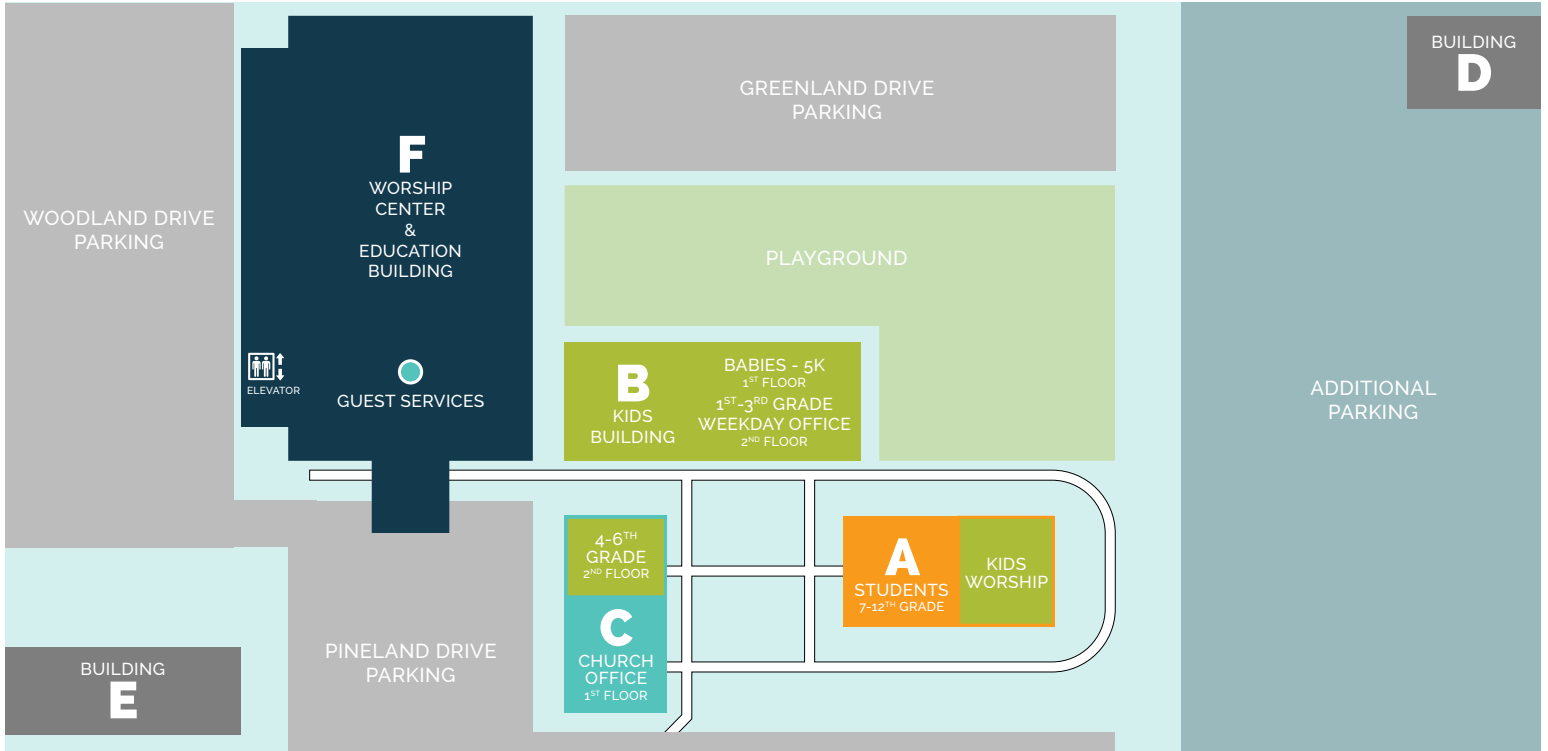

SOUTHSIDE
BAPTIST CHURCH

Welcome
TO OUR CAMPUS

WORSHIP & ADULT EDUCATION
Building F

SOUTHSIDE KIDS

- A Kids Worship
- B Babies - 3rd Grade
- C 4th - 6th Grade

SOUTHSIDE STUDENTS

- A 7th - 12th Grade

CHURCH OFFICE
Building C

SUNDAY
Classic Worship
9:00 am

Modern Worship
11:15 am

Sunday School
10:15 am

WEDNESDAY
Bible Study & Choir
6:30 pm

SUNDAY
Kids Worship
9:00 am & 11:15 am

Sunday School
10:15 am

AWANA Clubs
5:30 pm

WEDNESDAY
Kids Activities
6:30 pm

STUDENT SUNDAY SCHOOL

- 7th-12th Grade meet upstairs

DOWNSTAIRS: THE BASEMENT