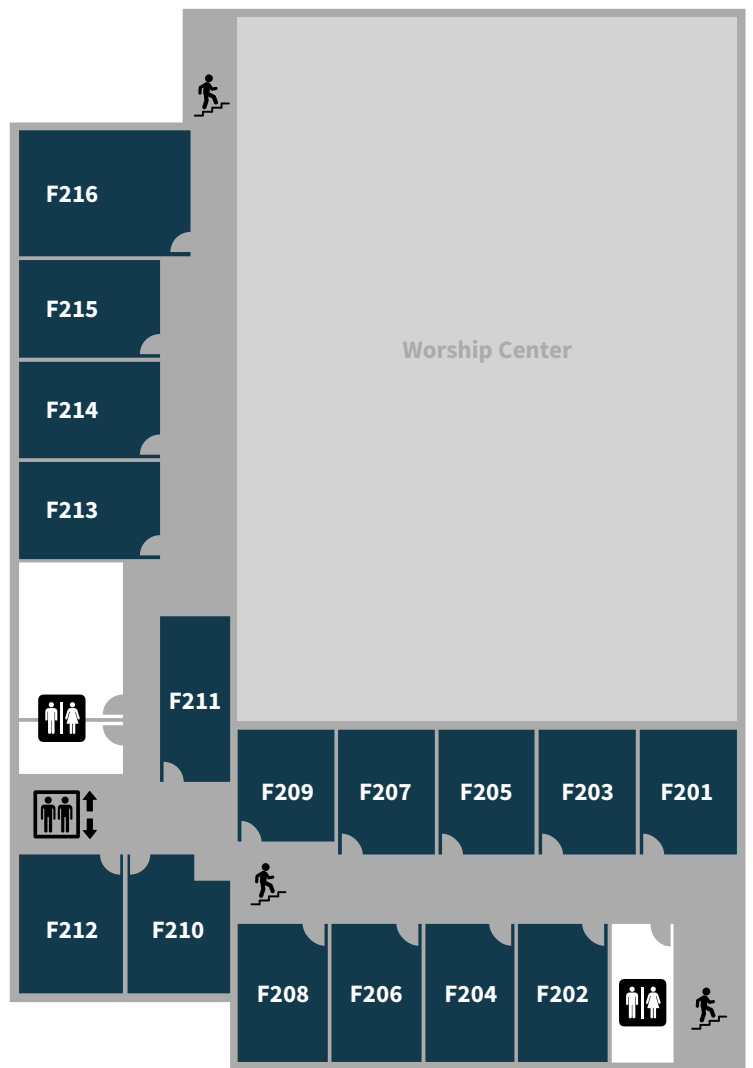

ADULT CLASSROOMS

- F110 Kids Church
- F111 Library
- F112
- F113 Outreachers (Coed 60+)
- F114
- F115 Lesesne (Men 65+)
- F116 Celebration Choir

SECOND FLOOR

ADULT CLASSROOMS

- F201
- F202
- F203
- F204
- F205
- F206
- F207
- F208
- F209 Prayer Room
- F210 Crossroads (College Students & 20s)
- F211 Herring (Coed 54+)
- F212 Caring Hearts (Coed 55+)
- F213 Voice of Truth (Coed 40-55)
- F214 F.I.S.H. (Coed 20s-40s)
- F215 Christ-Centered Life (Coed 40s-50s)
- F216