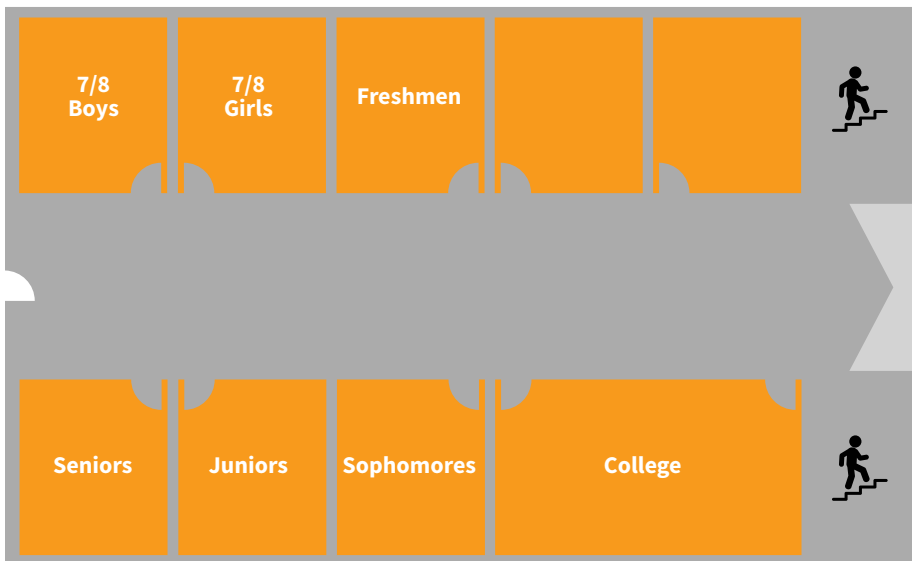

BUILDING C

SOUTH SIDE
Kids

KIDS CLASSROOMS

- C201
- C202 Children's Choir
- C203 4th-5th Grade
- C204
- C205 6th Grade
- C206 Game Room

UPSTAIRS: THE LOFT

BUILDING A: STUDENT CENTER

SOUTH SIDE
STUDENTS

STUDENTS CLASSROOMS