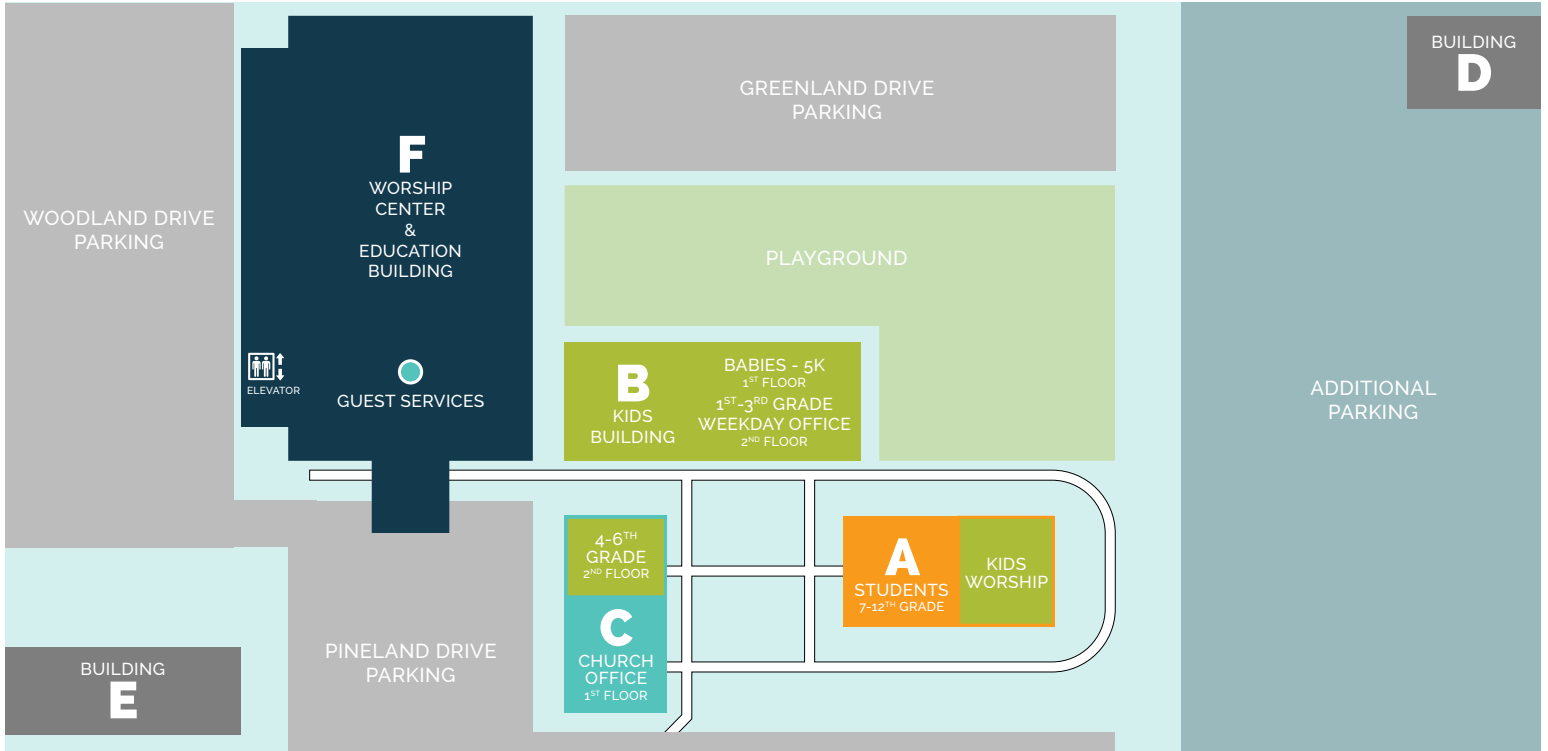

SOUTHSIDE
BAPTIST CHURCH

Welcome
TO OUR CAMPUS

WORSHIP & ADULT EDUCATION
Building F

SOUTHSIDE KIDS

- A Kids Worship
- B Babies - 3rd Grade
- C 4th - 6th Grade

SOUTHSIDE STUDENTS

- A 7th - 12th Grade

CHURCH OFFICE
Building C

SUNDAY
Classic Worship
9:00 am

Modern Worship
11:15 am

Sunday School
10:15 am

WEDNESDAY
Bible Study & Choir
6:30 pm

SUNDAY
Kids Worship
9:00 am & 11:15 am

Sunday School
10:15 am

AWANA Clubs
5:30 pm

WEDNESDAY
Kids Activities
6:30 pm

DOWNSTAIRS: THE BASEMENT