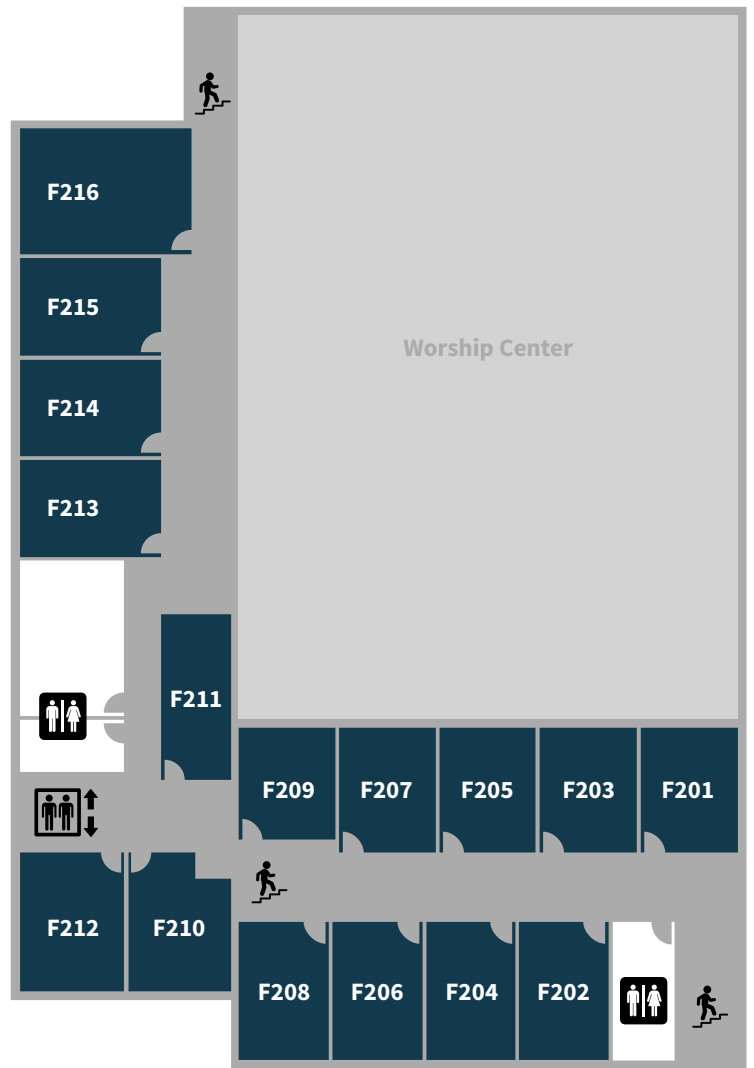

SECOND FLOOR

ADULT CLASSROOMS

- F201
- F202
- F203
- F204
- F205
- F206 Crossroads (College Students & 20s)
- F207 Herring (Coed 54+)
- F208 Lesesne (Men 65+)
- F209 Prayer Room
- F210
- F211 F.I.S.H. (Coed 20s-40s)
- F212 Caring Hearts (Coed 55+)
- F213 Voice of Truth (Coed 40-55)
- F214
- F215 Christ-Centered Life (Coed 40s-50s)
- F216